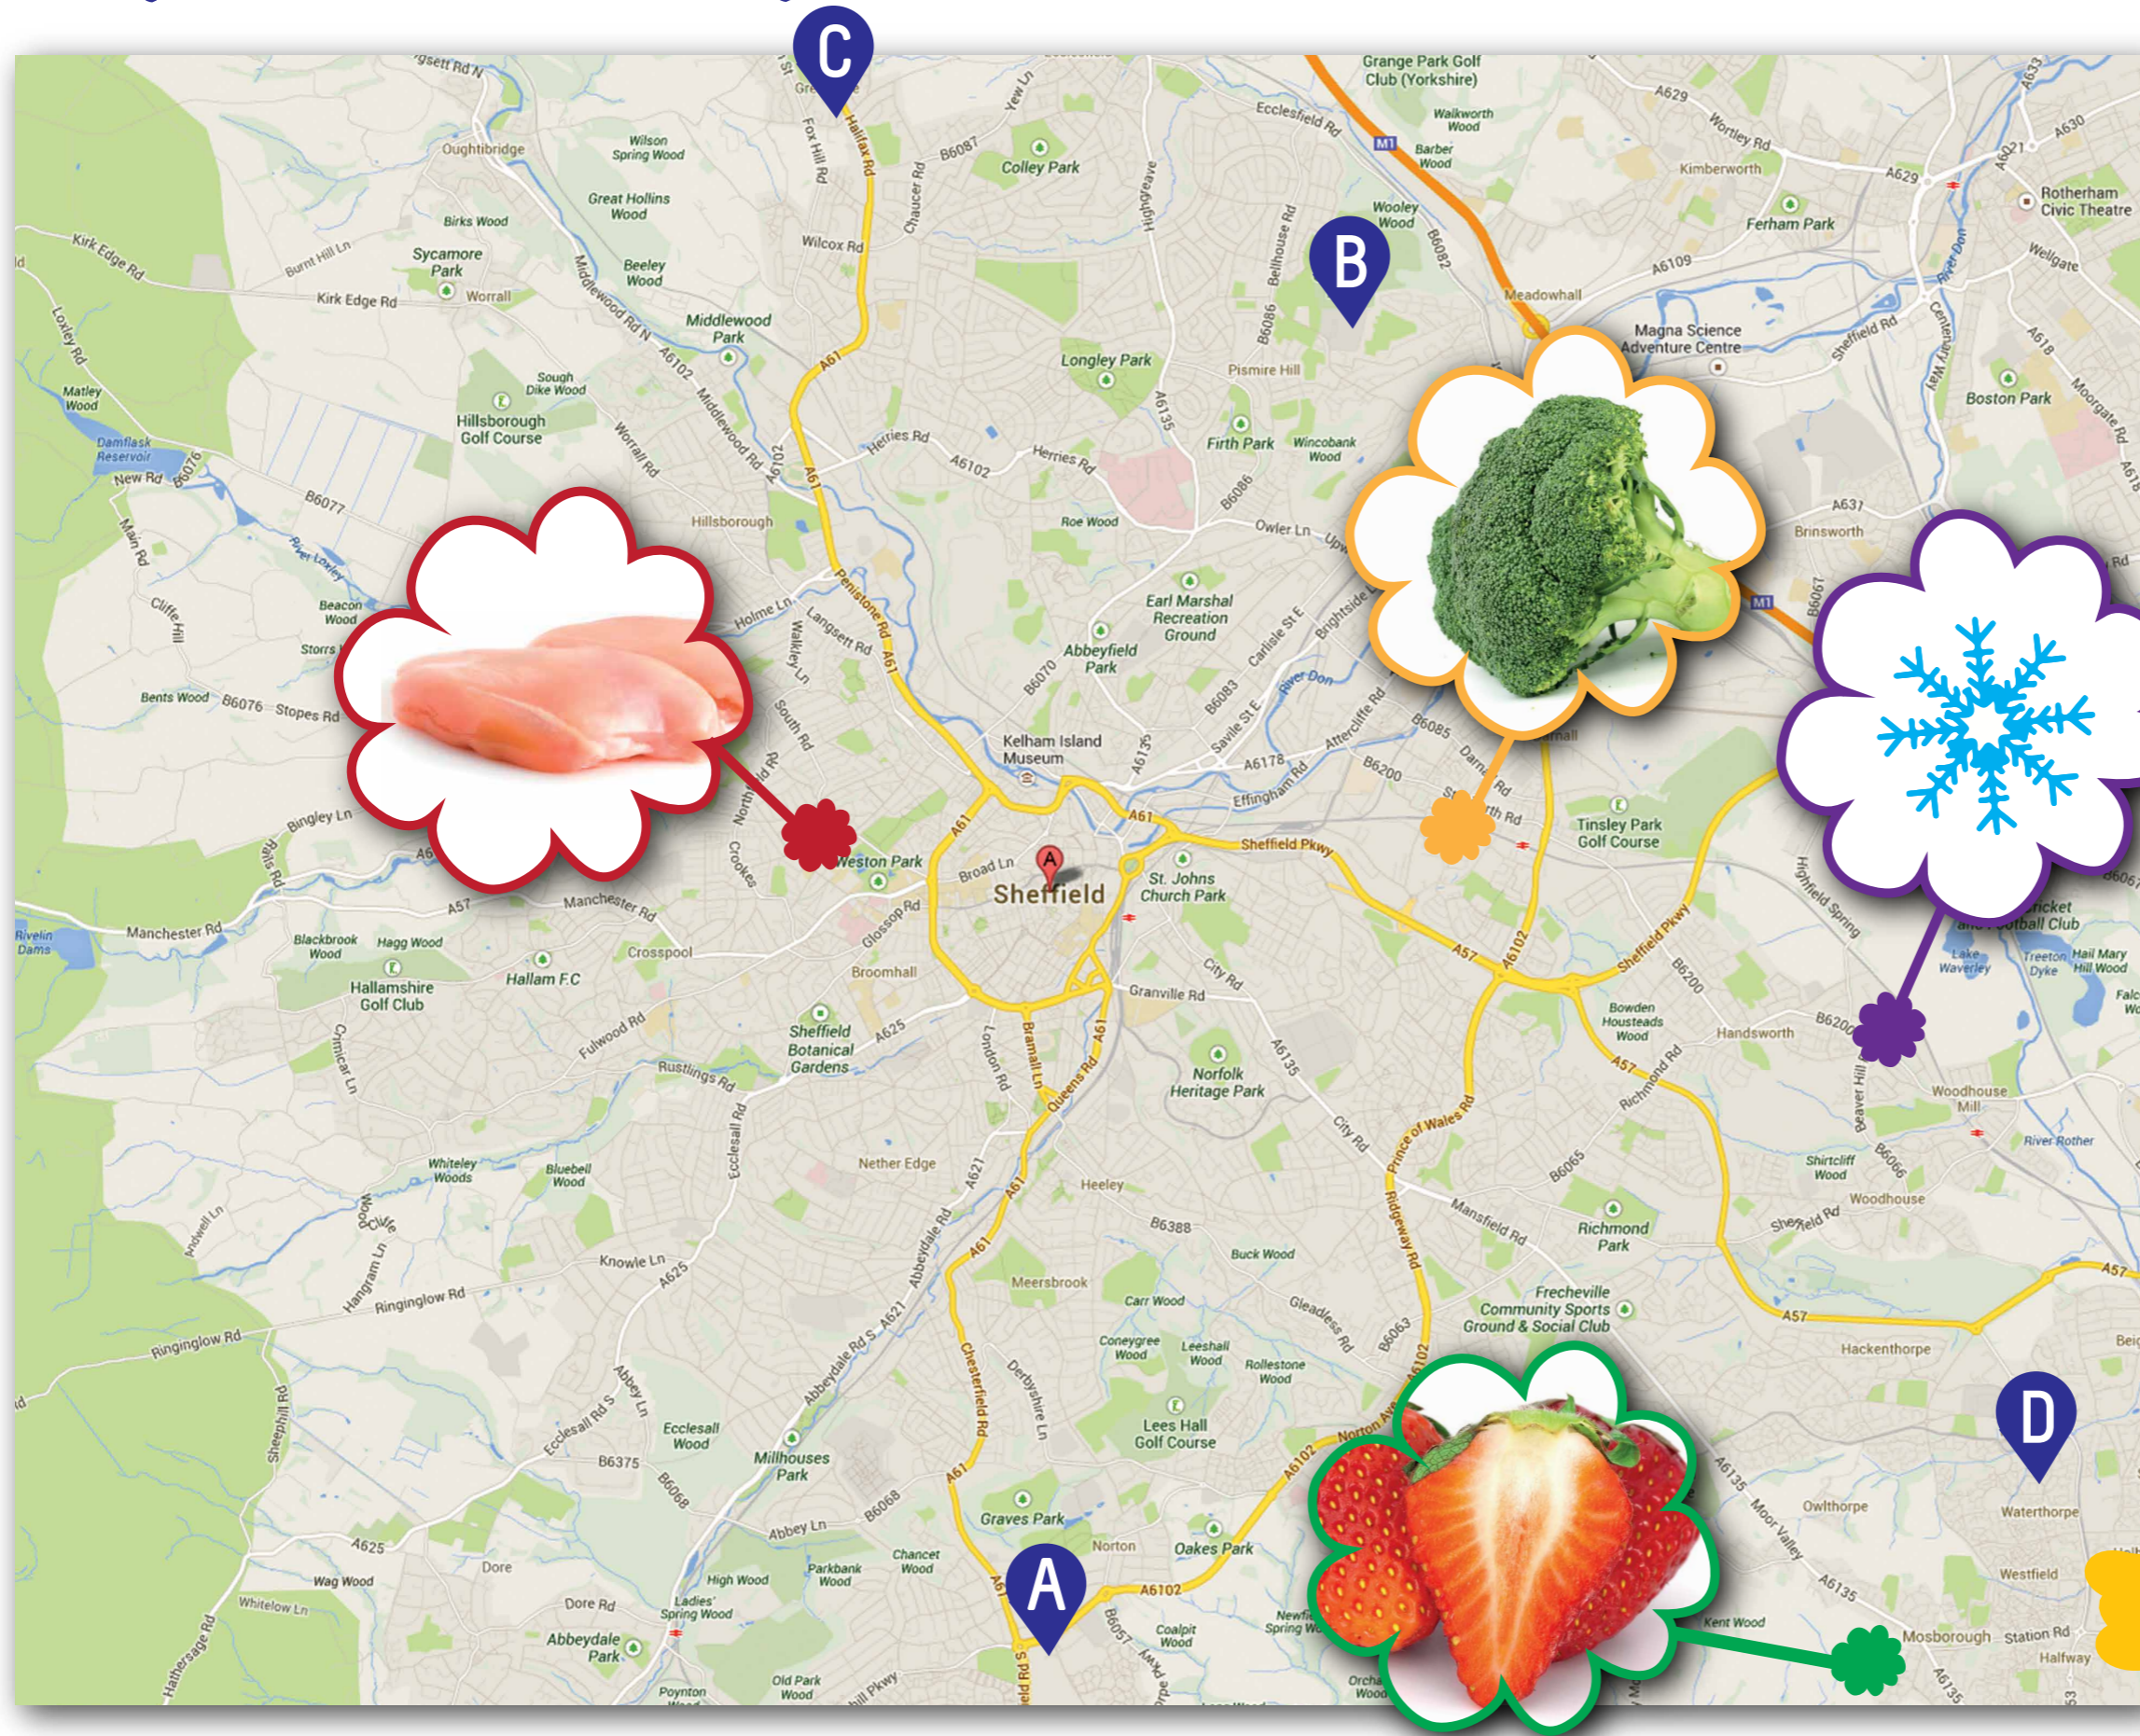

# BRINGING FRESH LOCAL FOOD TO YOUR SCHOOL!

## KEY - Schools

- A** Meadowhead
- B** Hinde House Primary
- C** Grenoside
- D** Westfield

## Suppliers

-  Doug Hebdige (Fresh Meat)
-  G.W Price (Fresh Fruit & Veg)
-  Fruit on Route (Fresh Fruit & Veg)
-  Hopwells (Frozen)

 Mellors

OTHER SUPPLIERS: Carry out = Disposable (Manchester) | Zenith = Chemicals (Elland) | Past King (Newton Abbot) | Theo's (West Bromwich)