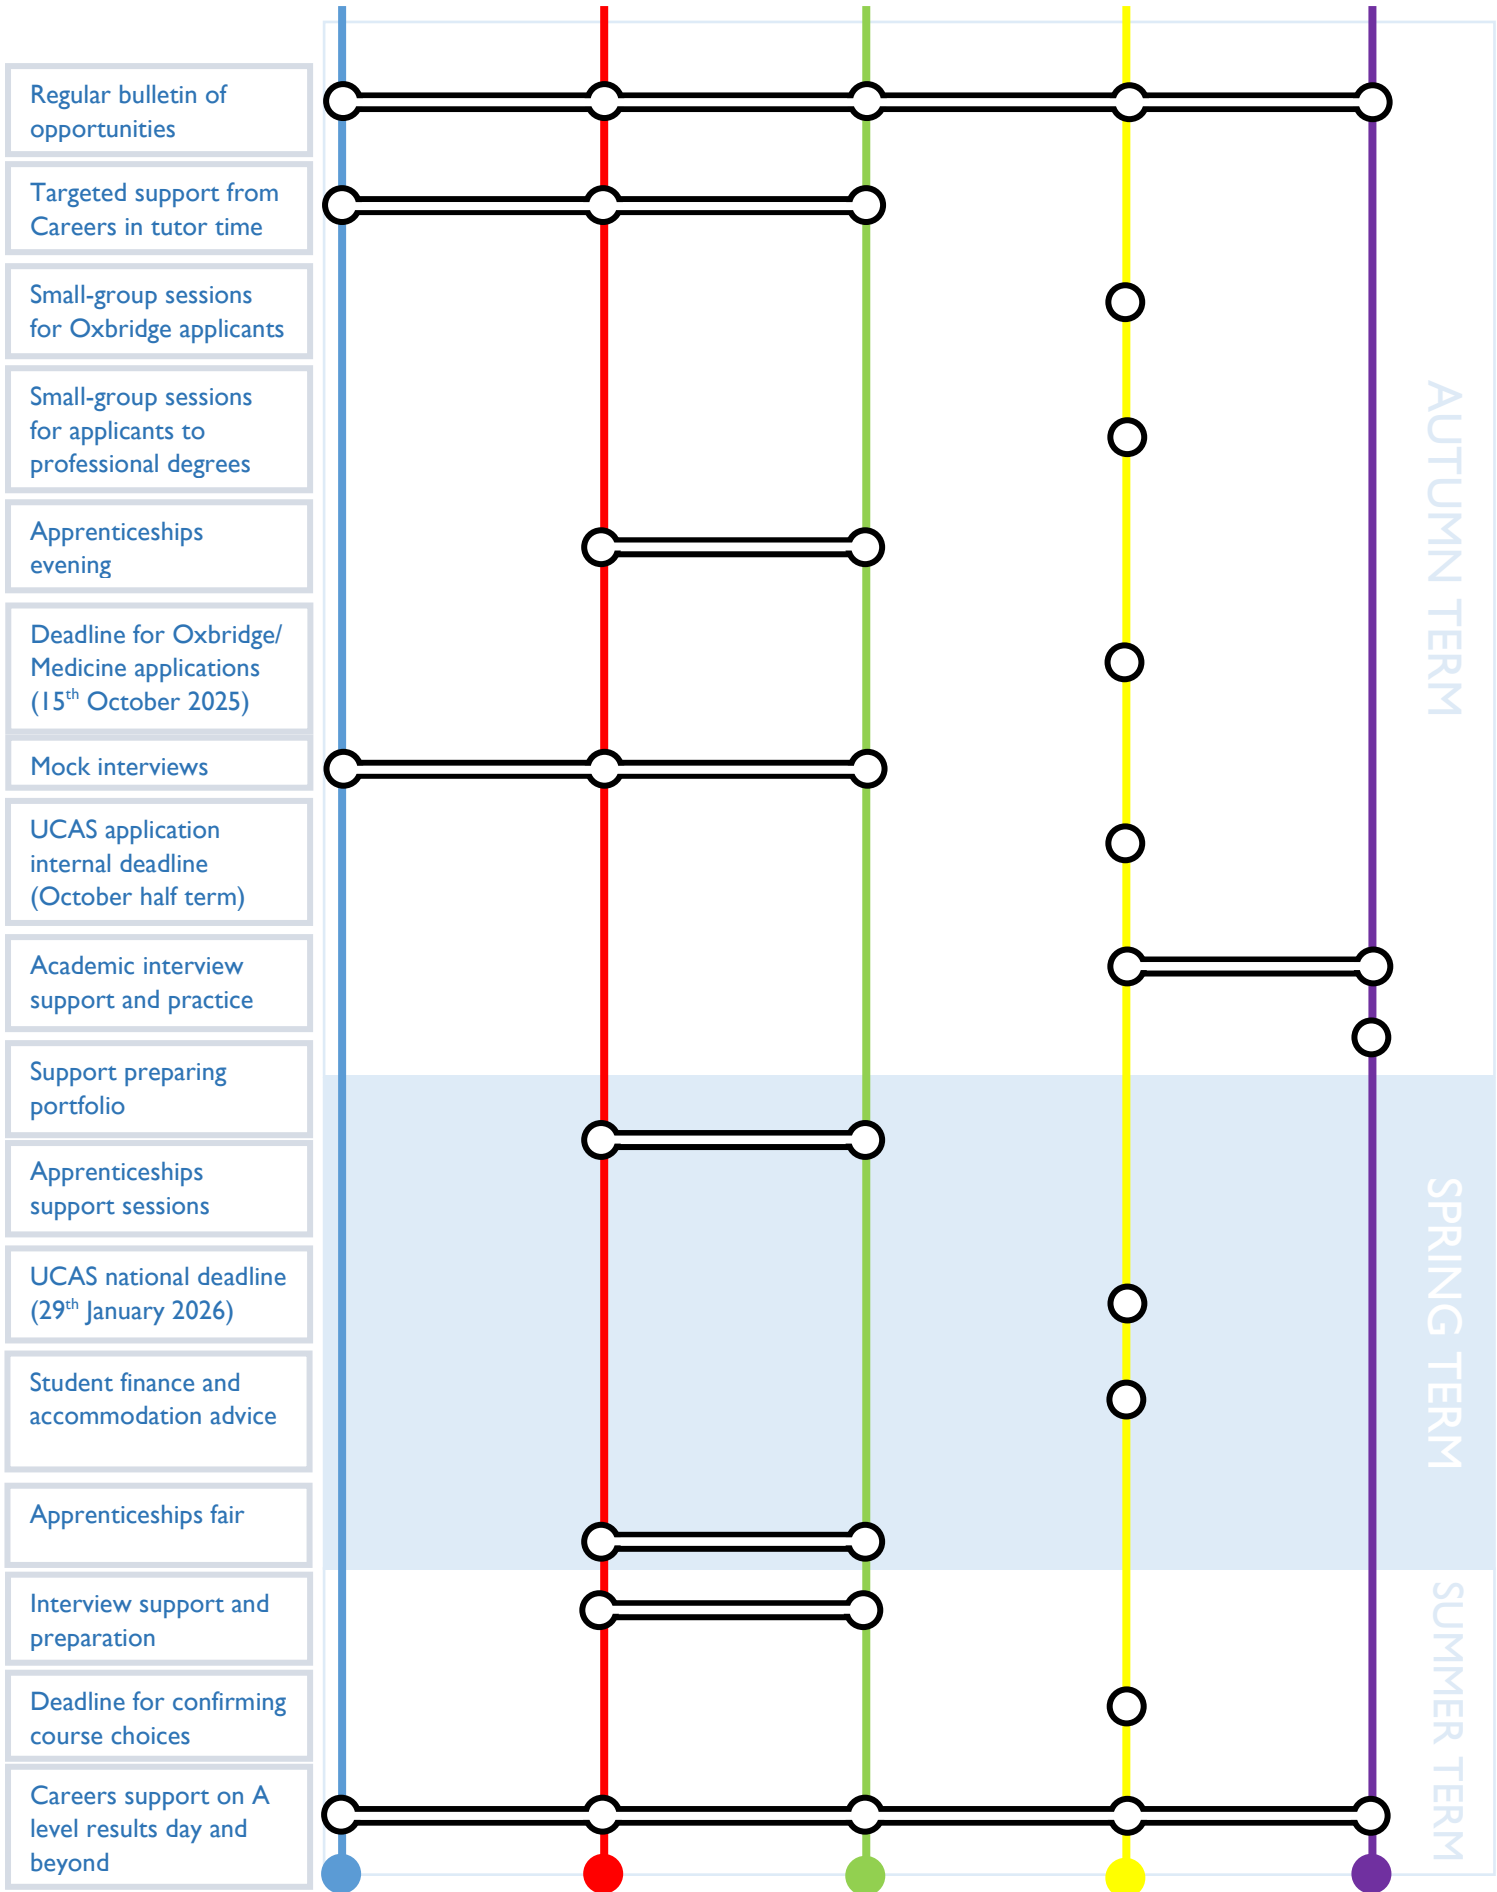

FURTHER EDUCATION AND CAREERS PROGRESSION ROUTES

Careers advice and guidance is central to everything that we do in our Sixth Form. Working closely with the school's dedicated impartial careers service, we structure our tutor time programme to ensure students are fully supported, whichever pathway they choose to follow. This document is a guide to the comprehensive support that students will receive during the two years in our sixth form.

“Students in the sixth form benefit from expert support that helps them to make decisions about their next steps.” Ofsted 2022

Holders of the Sheffield City Region Careers Standard Award