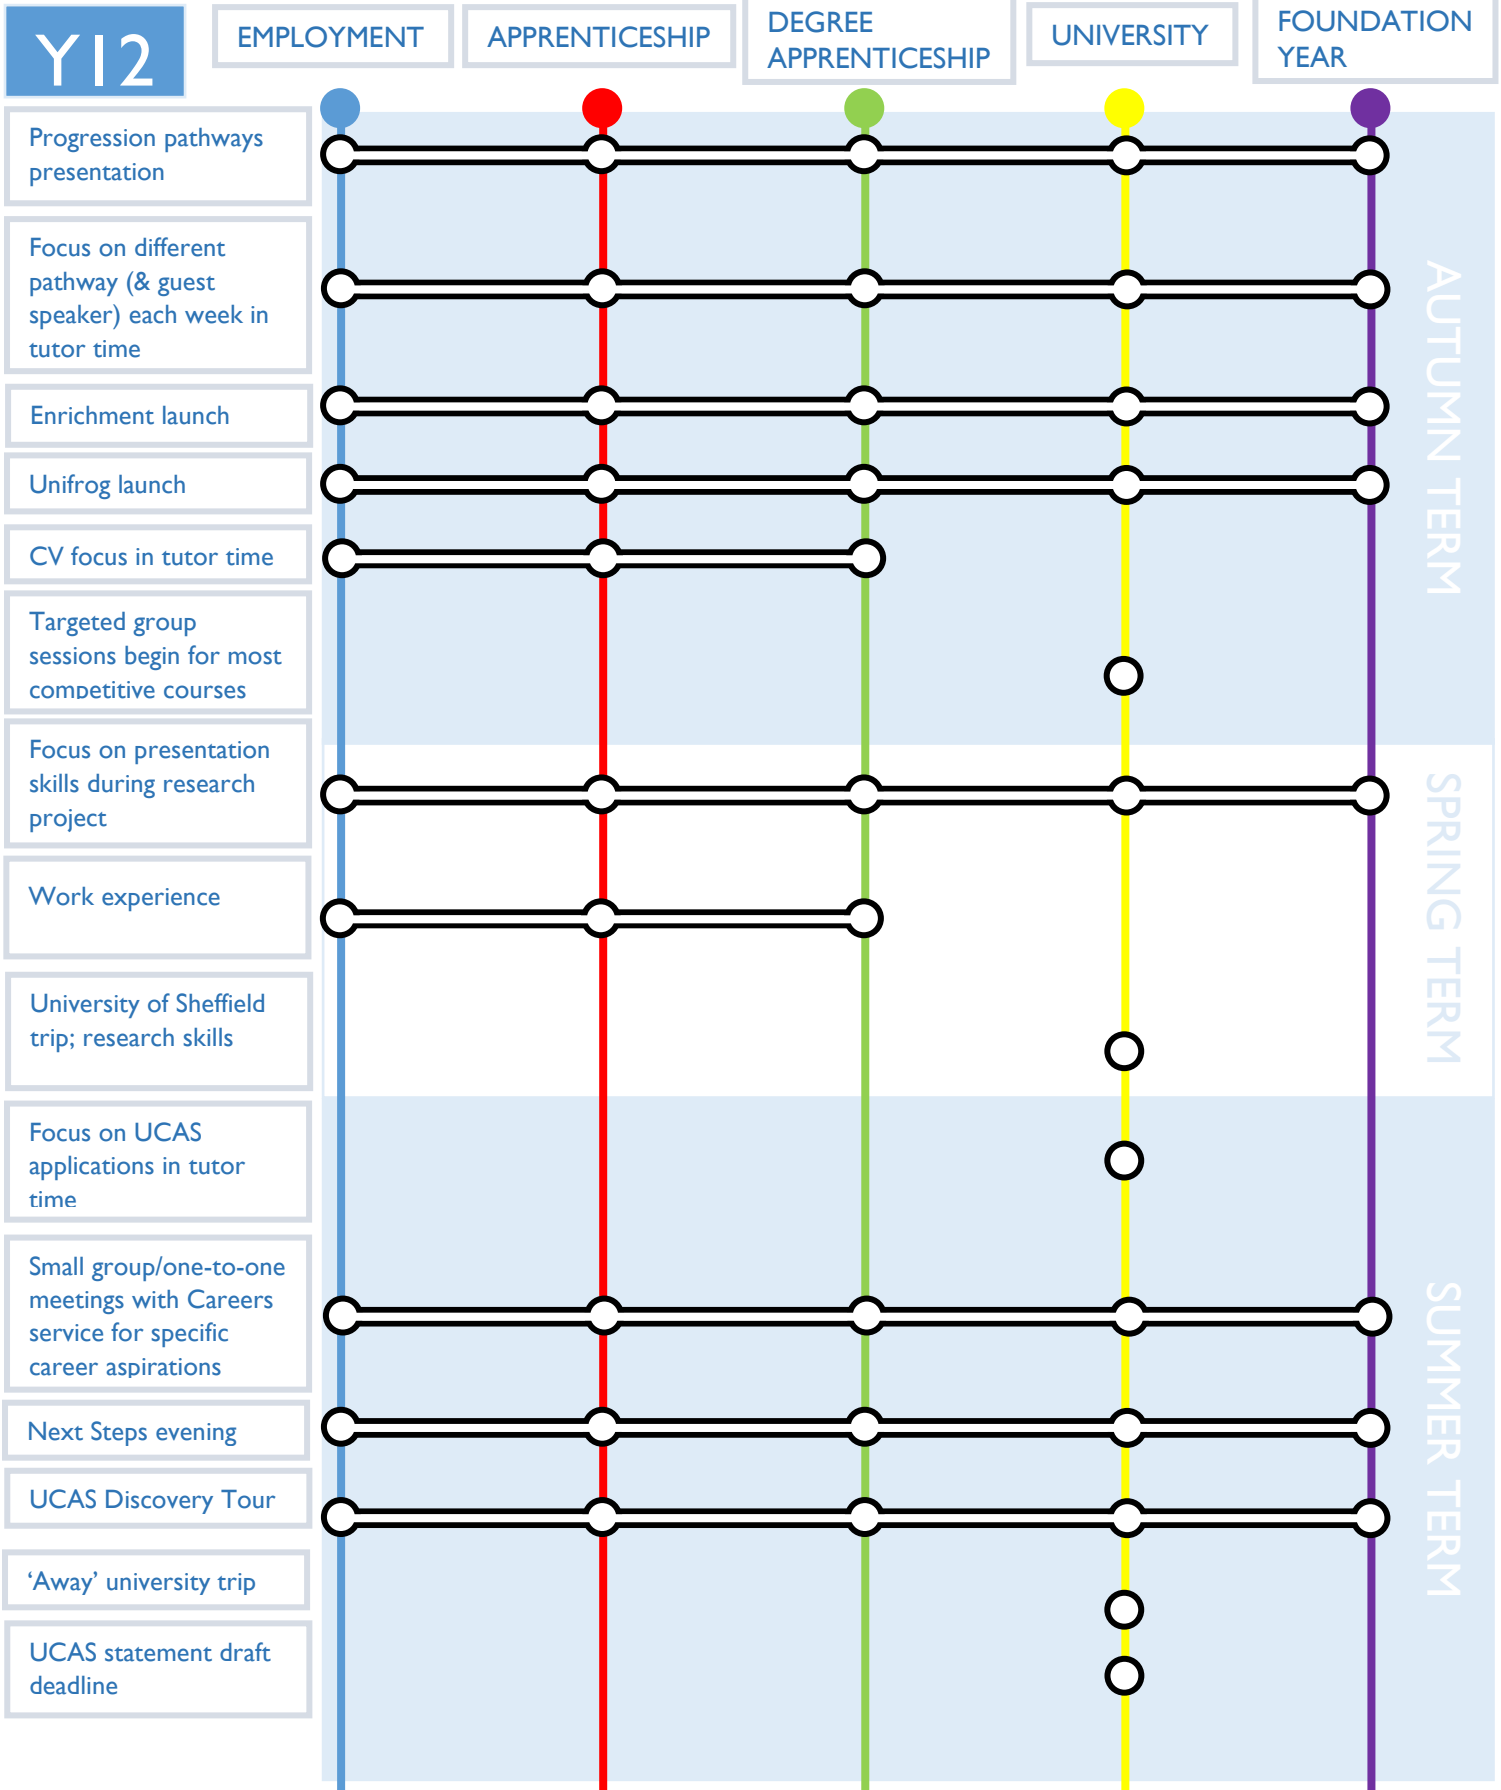

FURTHER EDUCATION AND CAREERS PROGRESSION ROUTES

Careers advice and guidance is central to everything that we do in our Sixth Form. Working closely with the school's dedicated impartial careers service, we structure our tutor time programme to ensure students are fully supported, whichever pathway they choose to follow. This document is a guide to the comprehensive support that students will receive during the two years in our sixth form.

“Students in the sixth form benefit from expert support that helps them to make decisions about their next steps.” Ofsted 2022

Holders of the Sheffield City Region Careers Standard Award