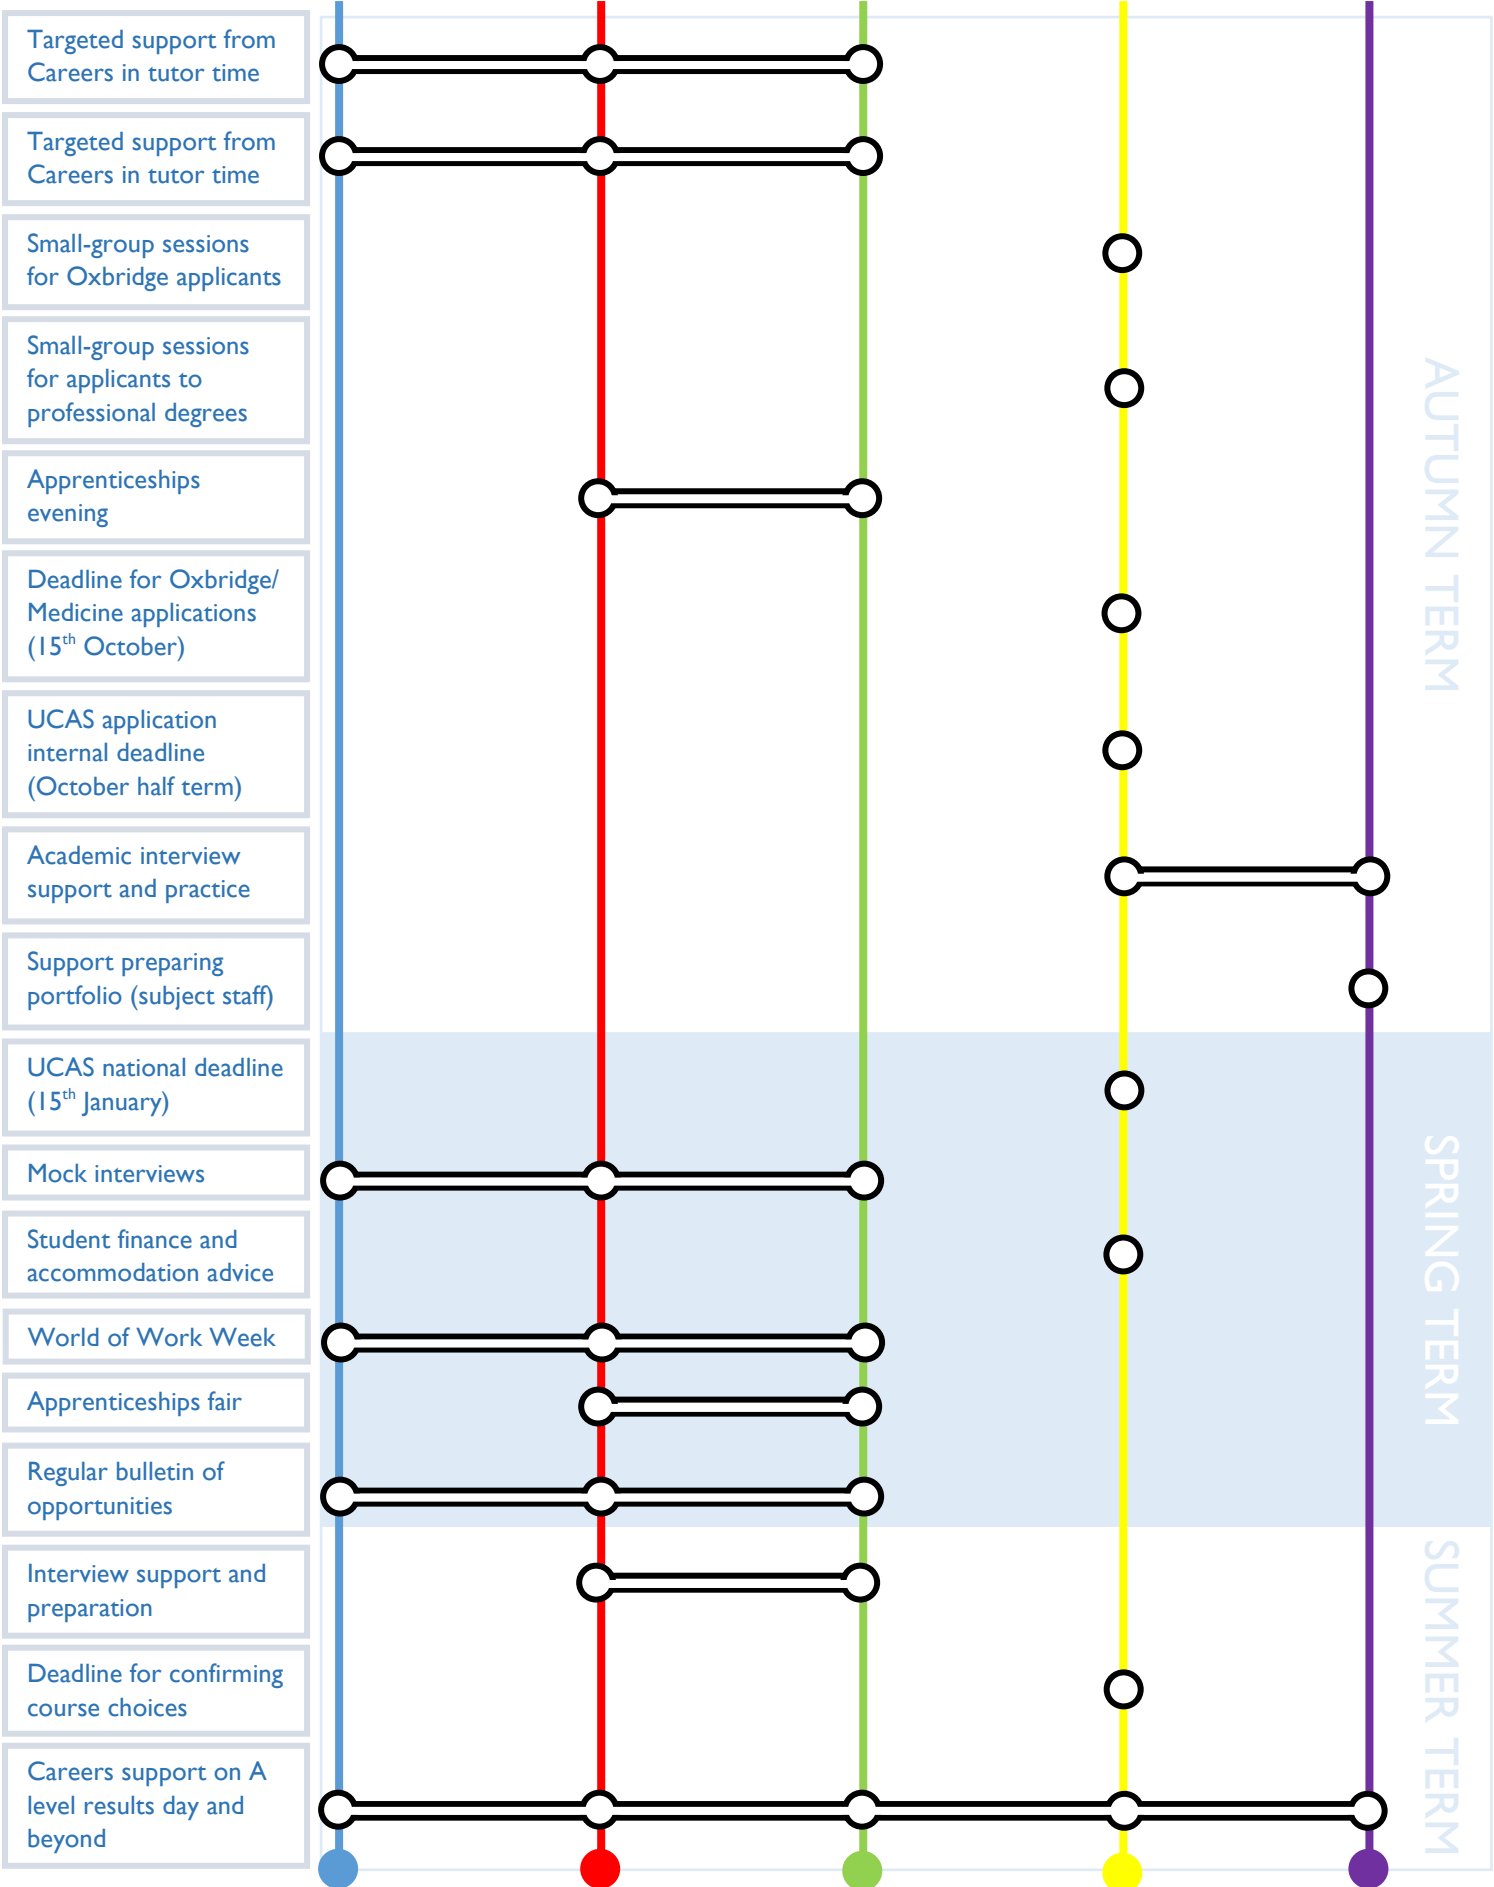

FURTHER EDUCATION AND CAREERS PROGRESSION ROUTES

Careers advice and guidance is central to everything that we do in our Sixth Form. Working closely with the school's dedicated impartial careers service, we structure our tutor time programme to ensure students are fully supported, whichever pathway they choose to follow. This document is a guide to the comprehensive support that students will receive during the two years in our sixth form.

“Pupils are given high-quality careers advice which helps them to raise their aspirations” Ofsted 2018

Holders of the Sheffield City Region Careers Standard Award