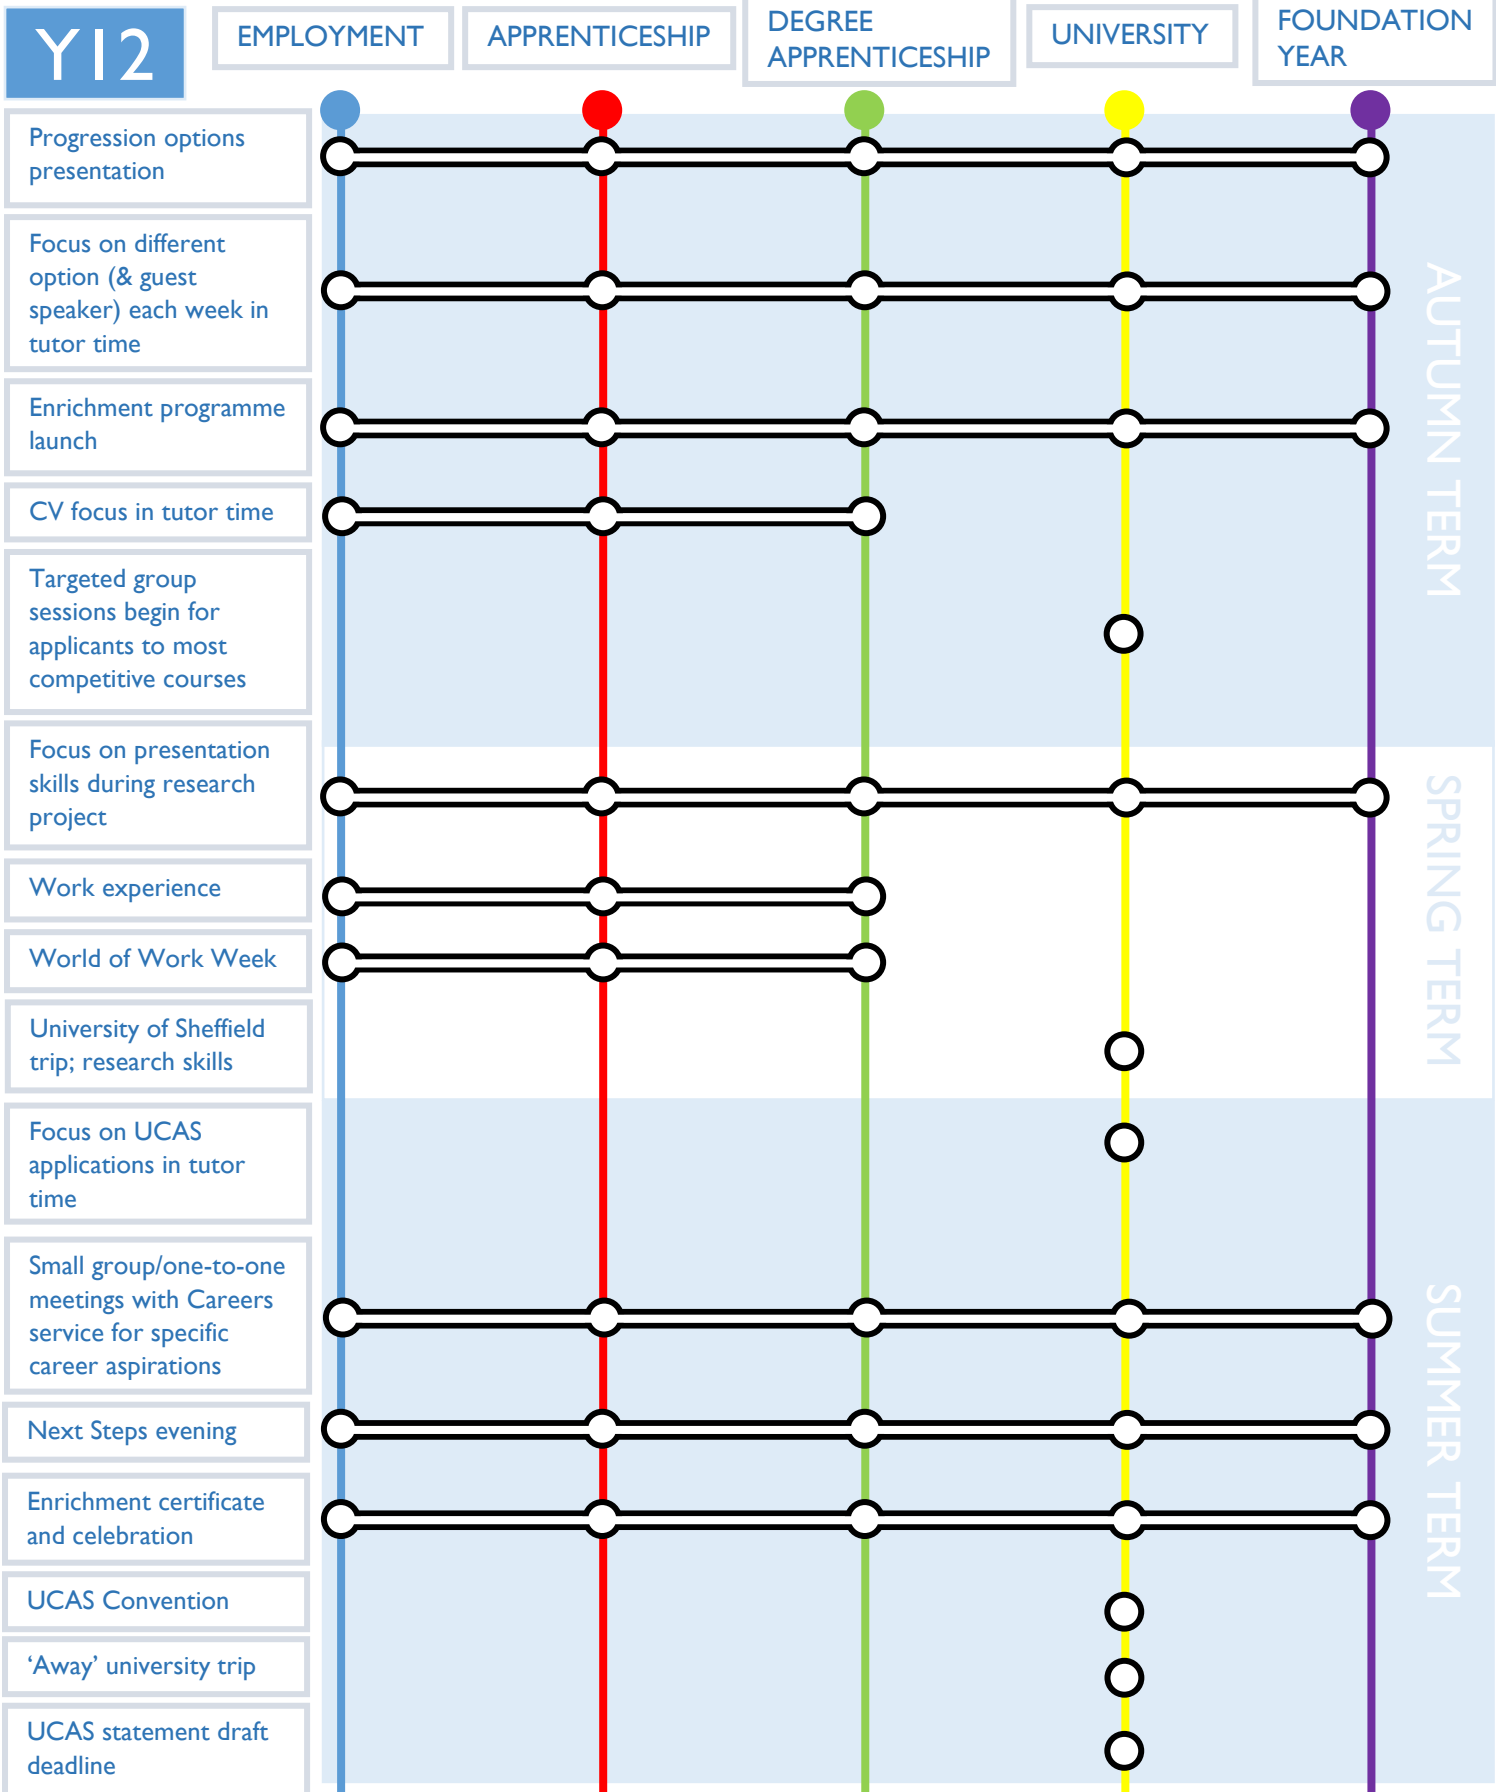

FURTHER EDUCATION AND CAREERS PROGRESSION ROUTES

Careers advice and guidance is central to everything that we do in our Sixth Form. Working closely with the school's dedicated impartial careers service, we structure our tutor time programme to ensure students are fully supported, whichever pathway they choose to follow. This document is a guide to the comprehensive support that students will receive during the two years in our sixth form.

“Pupils are given high-quality careers advice which helps them to raise their aspirations” Ofsted 2018

Holders of the Sheffield City Region Careers Standard Award