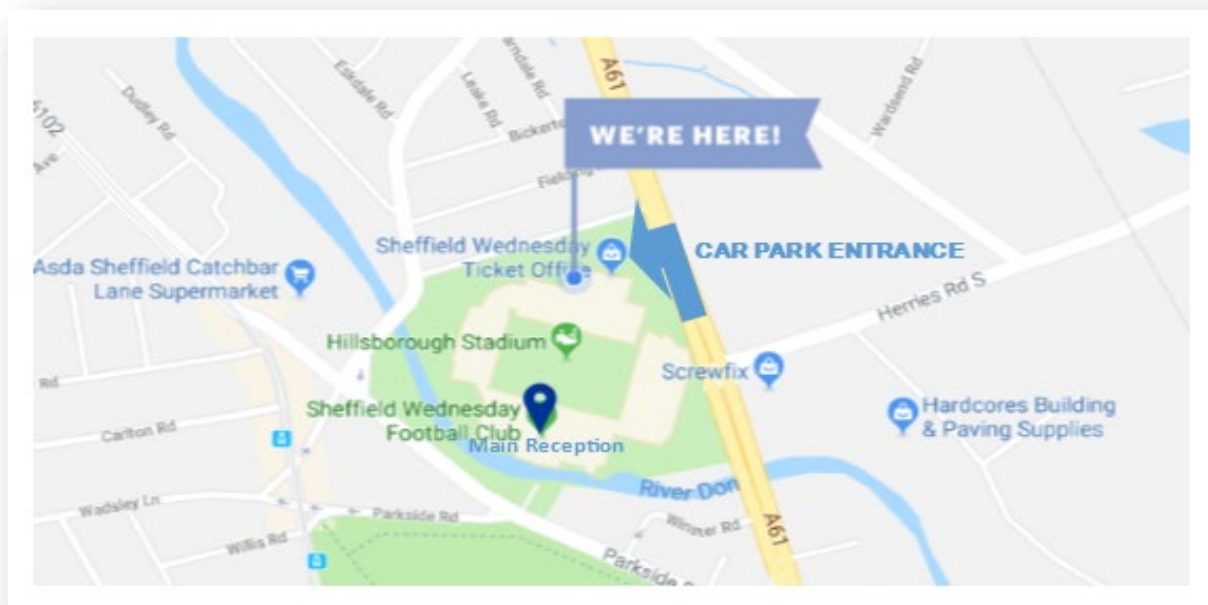

## OPEN EVENINGS AT THE SHEFFIELD WEDNESDAY COMMUNITY PROGRAMME EDUCATION HUB

We have 80 places available for the Academic Year 2021-22.  
Please refer to the attached flyer for more information.

If you would like to attend the next Open Evening at the Hub to find out more about our Sport courses and football development programme – please use the link below to book your place(s). Information sessions last an hour. *Use Ctrl key and click the link.*  
Potential students can bring up to 2 guests.

<https://www.eventbrite.co.uk/e/sheffield-wednesday-education-open-days-tickets-122560061443>

Venue : Sheffield Wednesday Education Hub (at the side of the Owls Megastore)  
Penistone Road  
SHEFFIELD S6 1SW